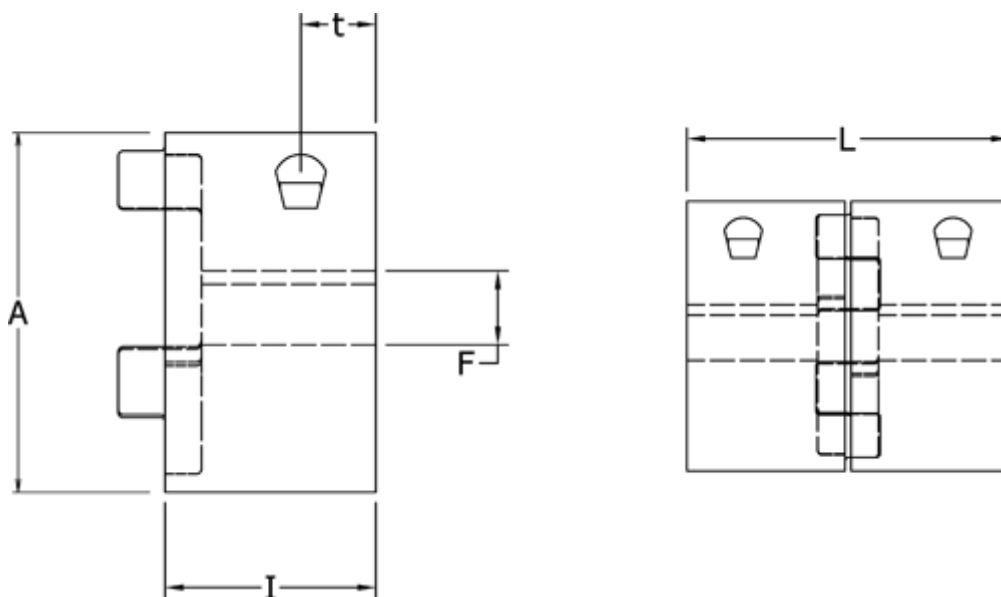

Data Sheet

Article number: 3335042M024

Description: Clamping Hub Klonex ES42
ALU Aluminium, Bore 24H7 mm

Measures

A = 95
F = 24
I = 50
L = 126
t = 20.0